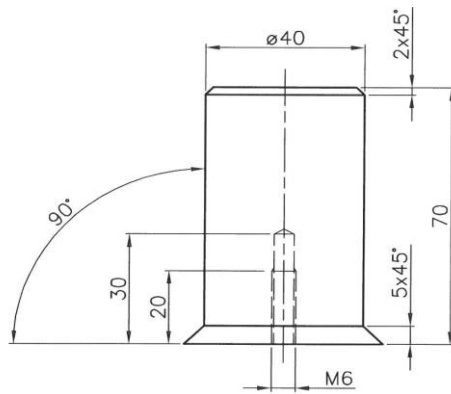

W. OLSEN & SØN A/S

Art.no.	Betegnelse / Equipment / Bezeichnung	Pris/Price/Preis Danske Kr.
	Guidepinde	
WOGP75	Guidepinde 75 mm	75 mm
WOGP100	Guidepinde 100 mm	100 mm